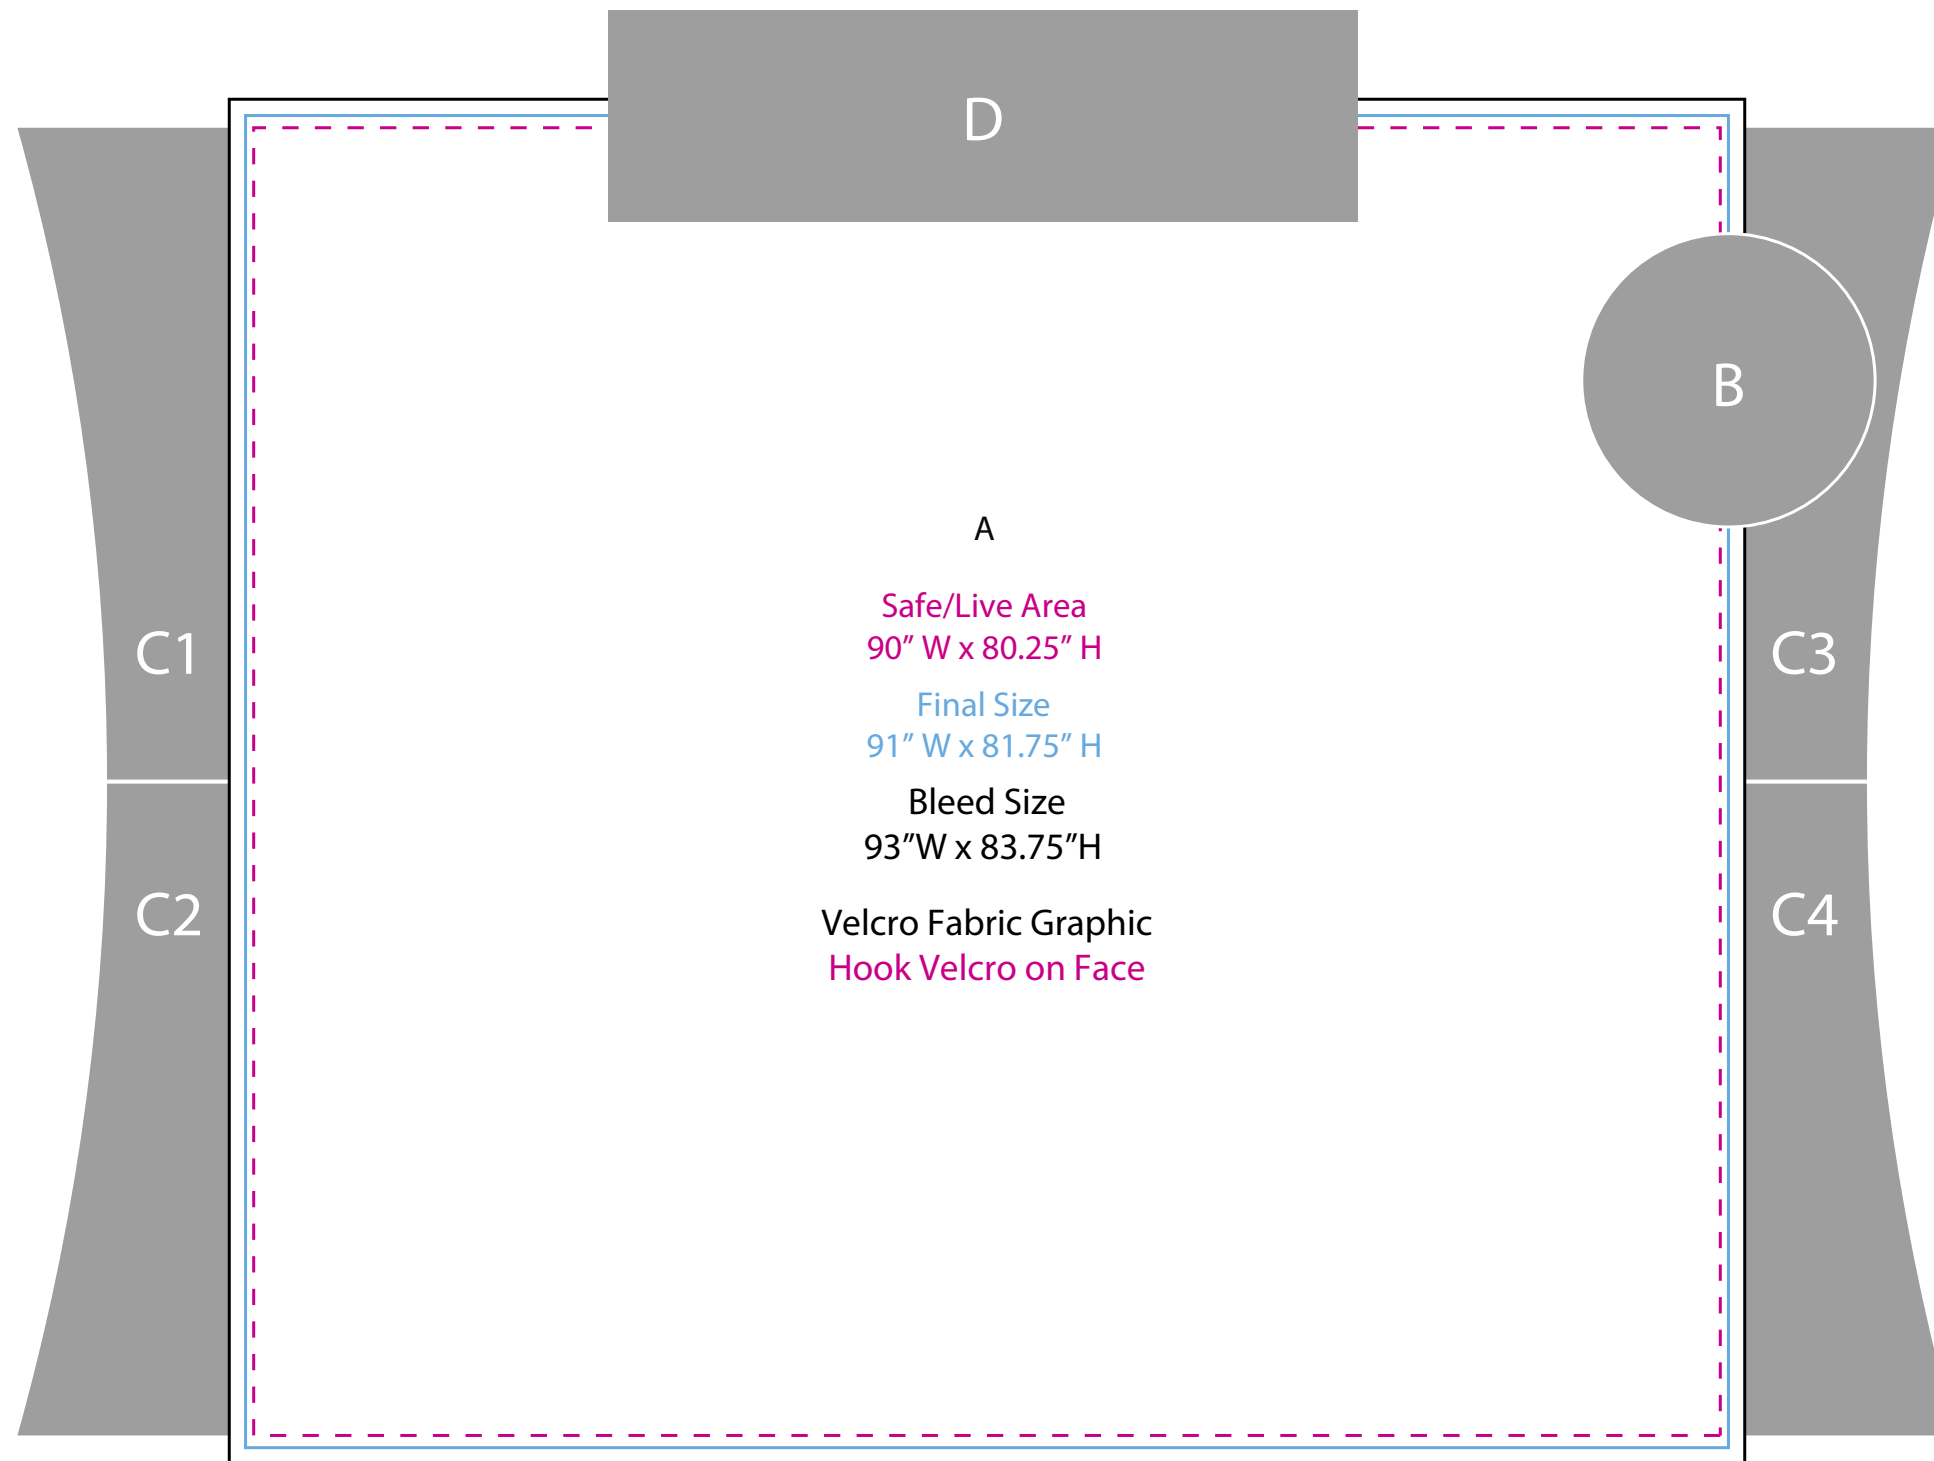

Graphic Template Backwall

NOTE: All Raster Art (jpg, tiff,psd, png, etc.) must be at least 100 dpi at print size.
Standard kits are often customized. Please check with Customer Service to ensure that this template matches your specific job.

Graphic Template Standoff

NOTE: All Raster Art (jpg, tiff,psd, png, etc.) must be at least 100 dpi at print size.
Standard kits are often customized. Please check with Customer Service to ensure that this template matches your specific job.

Graphic Template
Wings

Graphics NOT included in base price. Please request pricing

Option 1

Option 2

Option 3

C1, C2,C3,C4

Final Size
13" W x 40" H

Bleed Size
15"W x 42"H

Graphic Template Header

D

Final Size
46" W x 13" H

Bleed Size
48"W x 15"H

Sintra Graphic

NOTE: All Raster Art (jpg, tiff,psd, png, etc.) must be at least 100 dpi at print size.
Standard kits are often customized. Please check with Customer Service to ensure that this template matches your specific job.