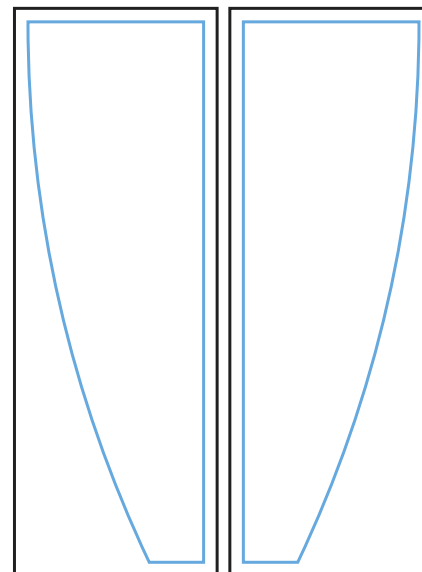

C1, C2,C3,C4

Final Size
13" W x 40" H

Bleed Size
15"W x 42"H

Sintra Graphic